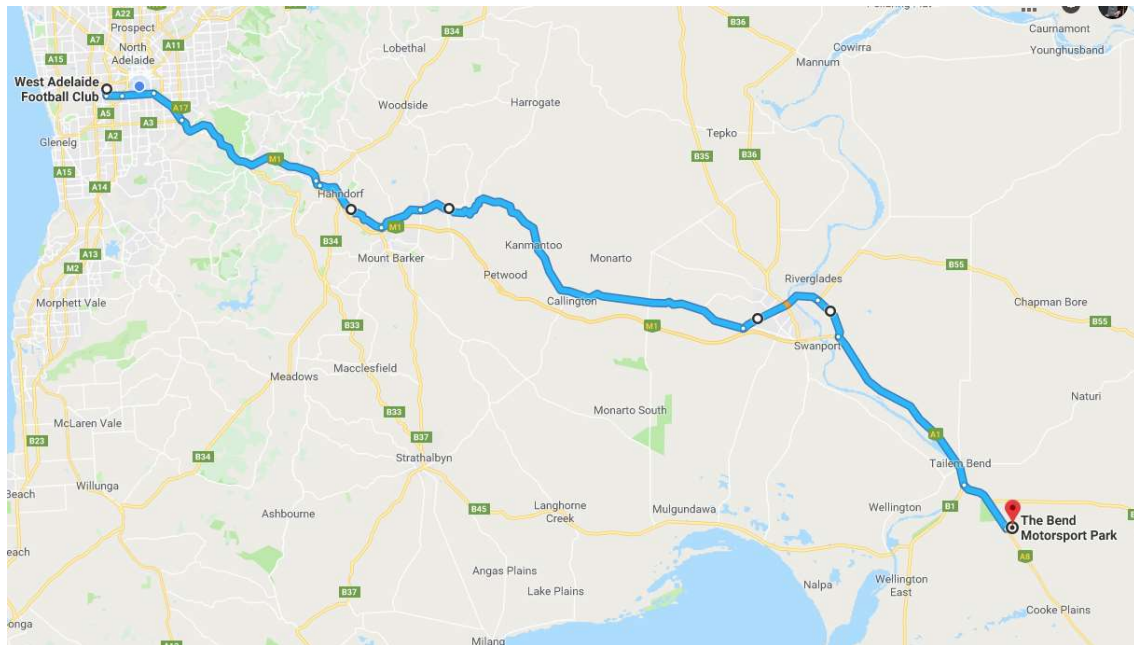

# ADELAIDE CHRYSLER FESTIVAL

MOPARS @ HART

Meet at the West Adelaide Football Clubrooms, Milner Rd, Richmond  
from 9am for a 9.30am Departure.

Coffee and toilets available at the clubrooms

Cruise route as per map below, or click the link to download/view on Google Maps

[CLICK HERE TO VIEW ON GOOGLE MAPS](#)